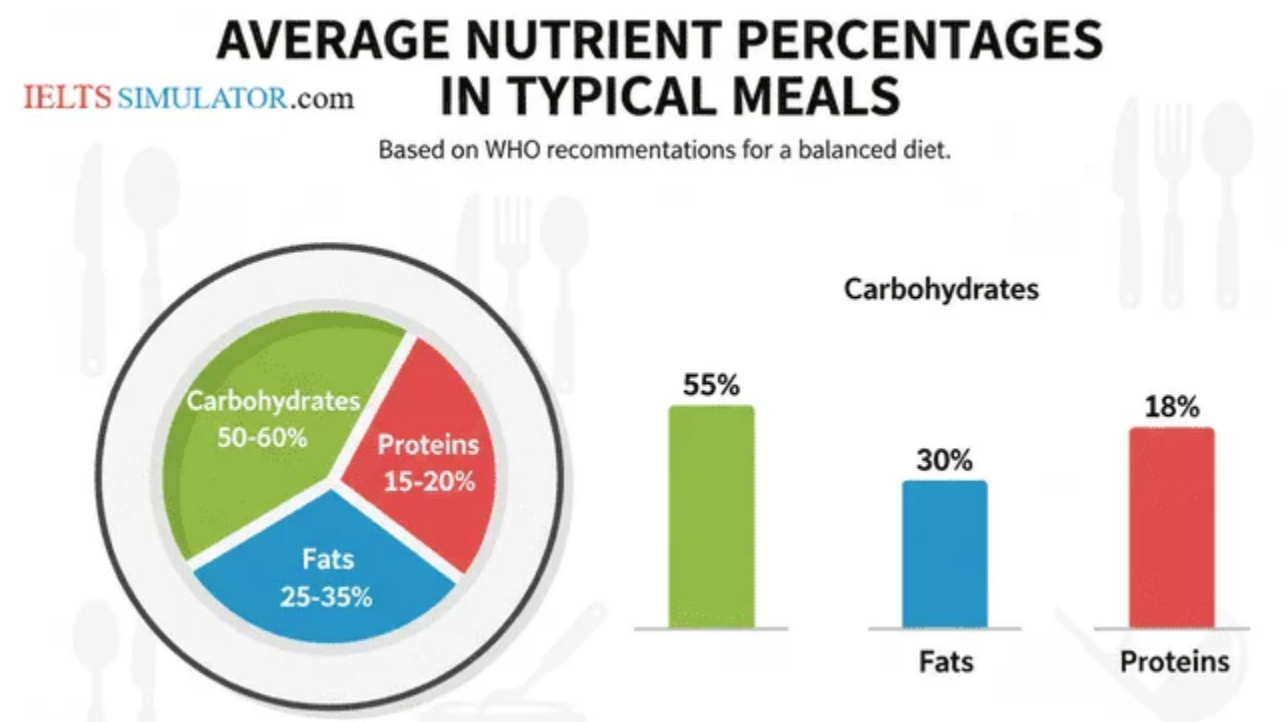

# IELTS WRITING – the average percentages in typical meals of three types of nutrients S16AT1

## IELTS Writing Task 1 Essay: Nutrient Charts in Typical Meals

- The charts below show the average percentages in typical meals of three types of nutrients, all of which may be unhealthy if eaten too much.
- Summarise the information by selecting and reporting the main features, and make comparisons where relevant.