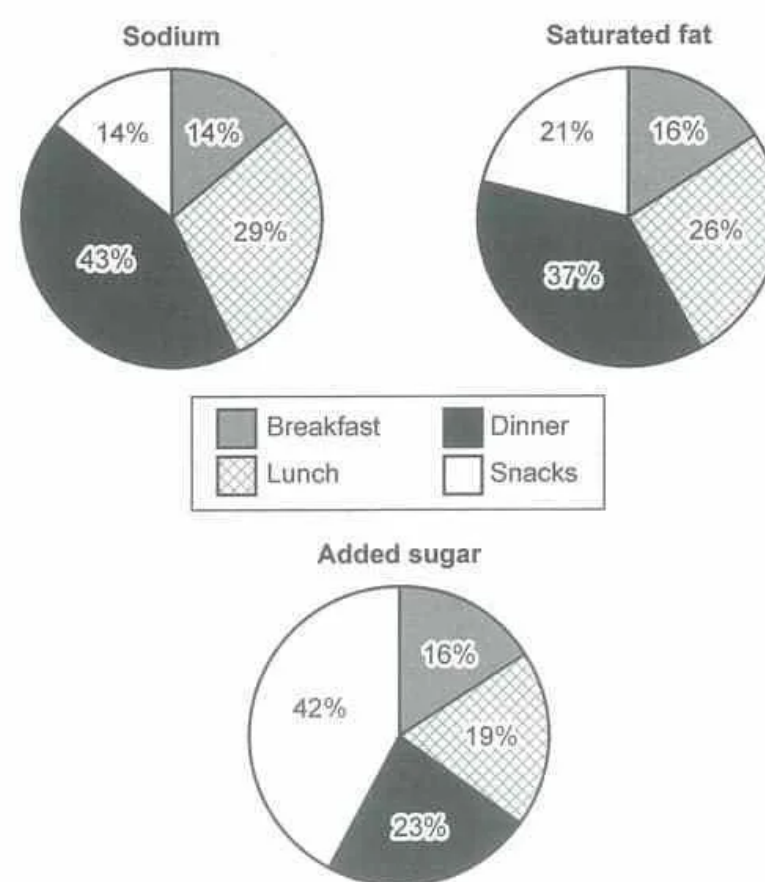

# IELTS WRITING – the average percentages in typical meals of three types of nutrients S16AT1

## IELTS Writing Task 1 Essay: Nutrient Charts in Typical Meals

- The charts below show the average percentages in typical meals of three types of nutrients, all of which may be unhealthy if eaten too much.
- Summarise the information by selecting and reporting the main features, and make comparisons where relevant.

Average percentages of sodium, saturated fats and added sugars in typical meals consumed in the USA

[Attempt Writing Test..](#)

[Download Free PDF](#)

Apply for Class Courses Today Good Results.

8439000086  
 8439000087  
 7055710003  
 7055710004