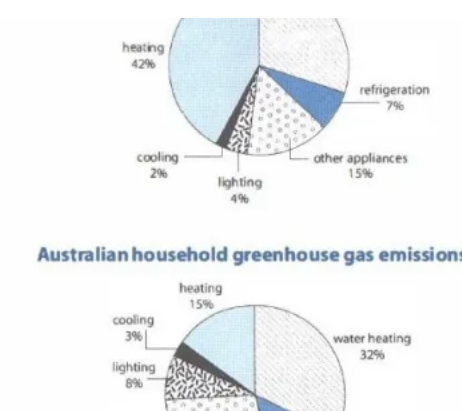

IELTS WRITING – How energy is used in an average Australian household S14AT1
July 18, 2019

In "IELTS Academic Writing – Task 1 & 2 Format, Tips, and Sample Answers"

Tagged [IELTS WRITING AC](#), [WRITING](#)

Leave a Reply

You must be [logged in](#) to post a comment.

IELTS SIMULATOR

8439000086
8439000087
7055710003
7055710004

[You Tube](#)
[instagram](#)

email: info at ieltsband7.com

IELTS SIMULATOR 323 GMS Road, Near Ballupur Chowk, Dehradun, India.