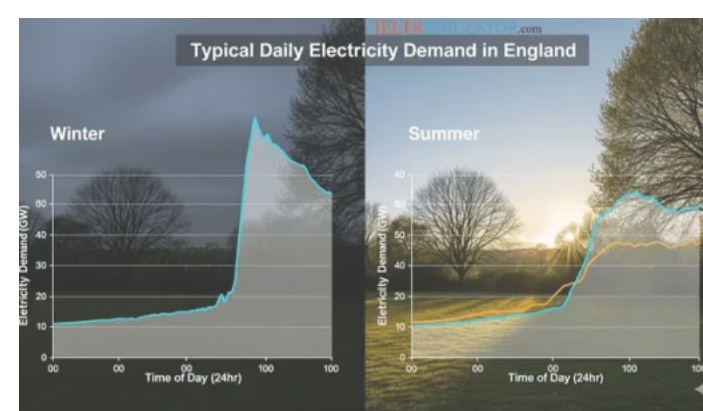

IELTS WRITING – Demand for electricity in England during typical days in winter and summer S26AT1
September 3, 2025

In "IELTS Academic Writing – Task 1 & 2 Format, Tips, and Sample Answers"