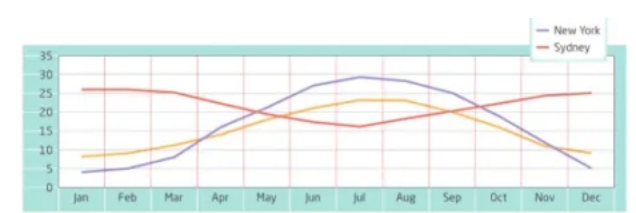

## IELTS Writing Task 1 Essay: Nutrient Charts in Typical Meals

- The charts below show the average percentages in typical meals of three types of nutrients, all of which may be unhealthy if eaten too much.
- Summarise the information by selecting and reporting the main features, and make comparisons where relevant.

Average percentages of sodium, saturated fats and added sugars in typical meals consumed in the USA

[Attempt Writing Test..](#)

[Download Free PDF](#)

Apply for Class Courses Today Good Results.

8439000086  
 8439000087  
 7055710003  
 7055710004

IELTS Simulation 323 GMS Road, Near Ballupur Chowk, Dehradun, India

[Chat on WhatsApp](#)

email: info at ieltsband7.com

Total annual hours of sunshine for London, New York and Sydney

IELTS WRITING – The average monthly temperatures and the average number of hours of sunshine per year in three major cities. S6AT1  
 June 21, 2019